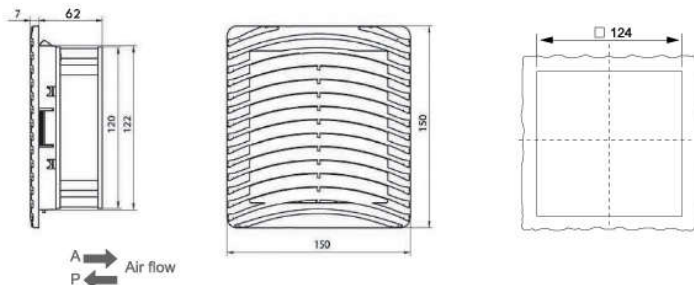

IP54 FK55 series fan and filter

Cabinet Ventilation

Fan and filter	Fan and filter	Exit filter	Installing section
FK 5522 ...	FK 5522.230	FK 5522.300	FK 5522 ...

CODE		Exit filter	Fan and filter	Fan and filter	Fan and filter
TYPE	M.U	FK5522.300	FK5522.230	FK5522.115	FK5522.024
Voltage/Phase/Frequency	V-ph-Hz		230-1-50/60	115/1/50-60	24DC
Height/Width/Depth	mm	150×150×21	150×150×59	150×150×59	150×150×59
Power/Current	W/A		22-30/0.1-0.14	22-26/0.21-0.24	7.2/0.43
Temperature limits	°C		-10/+70	-10/+70	-10/+70
Protection degree	IP	54	54	54	54
Noise level	dB(A)		45	45	45
Air flow	m ³ /h		67	67	67
Air flow (+FK5522.300)	m ³ /h		50/58	50/58	50/58
Air flow direction			A/P	A/P	A/P